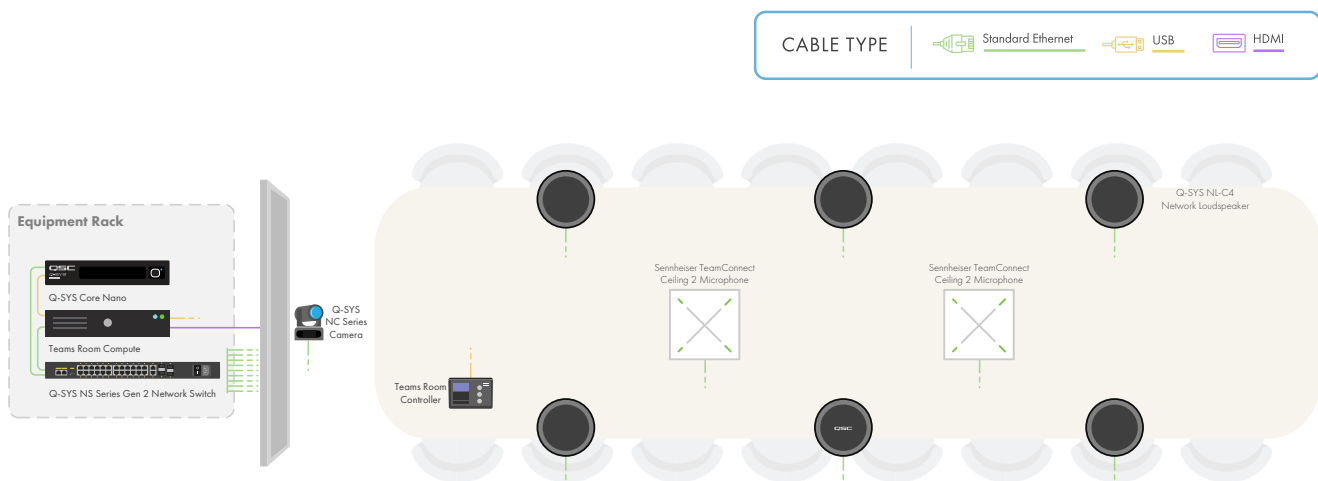

Solutions Overview Guide

Meeting Room Solution: Extra Large Conference Room - Seat Count: 14+

Bring the Microsoft Teams Rooms experience to your extra large sized high-impact rooms with Q-SYS. Our extensive portfolio of Teams Certified devices enables designing to the needs of the room, including loudspeaker options for in-ceiling, open ceiling, and directional audio requirements. In addition to audio processing, the Q-SYS Core Processor supports multi camera switching, automation, and room control.

- The Q-SYS Core Nano Processor is the hub of the system. It connects to the Teams Room Compute with a single driverless USB connection for audio and video.
- The Certified Teams Room sample design provides certified audio settings for Microsoft Teams Rooms, including advanced configurable acoustic echo cancellation (AEC) and noise reduction delivering echo free audio even in the most challenging rooms.
- Q-SYS NC-12x80, a network PTZ camera, uses the power of the network allowing you to use as many Q-SYS network conference cameras in the space providing multiple points of view to frame the right shot.
- Q-SYS NL-C4 and NL-P4 are ideal for overhead loudspeaker placement for in-ceiling and open ceiling applications respectively. Both options integrate into your space with a single Ethernet cable to reduce overall hardware footprint and lower system cost.
- Q-SYS NL-SB42 is a network soundbar ideal for placement at the display for directional audio applications
- Sennheiser TeamConnect Ceiling 2 auto dynamic beamforming technology enables flexible room configurations and captures speech from anywhere in the room.

In-ceiling microphone and loudspeakers

A traditional meeting spaces with a standard ceiling height and a desire to keep the table top clear.

Directional loudspeaker

Ability for far end audio to come from the front of room to deliver a more realistic experience.