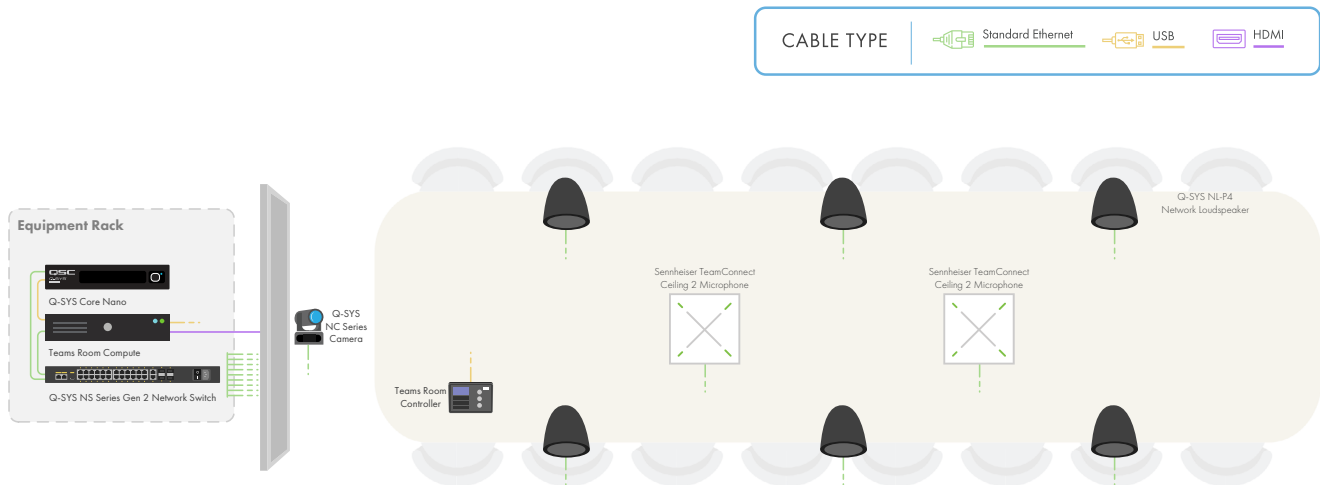

Pendant loudspeakers

A open ceiling environment where traditional loudspeakers are not practical.