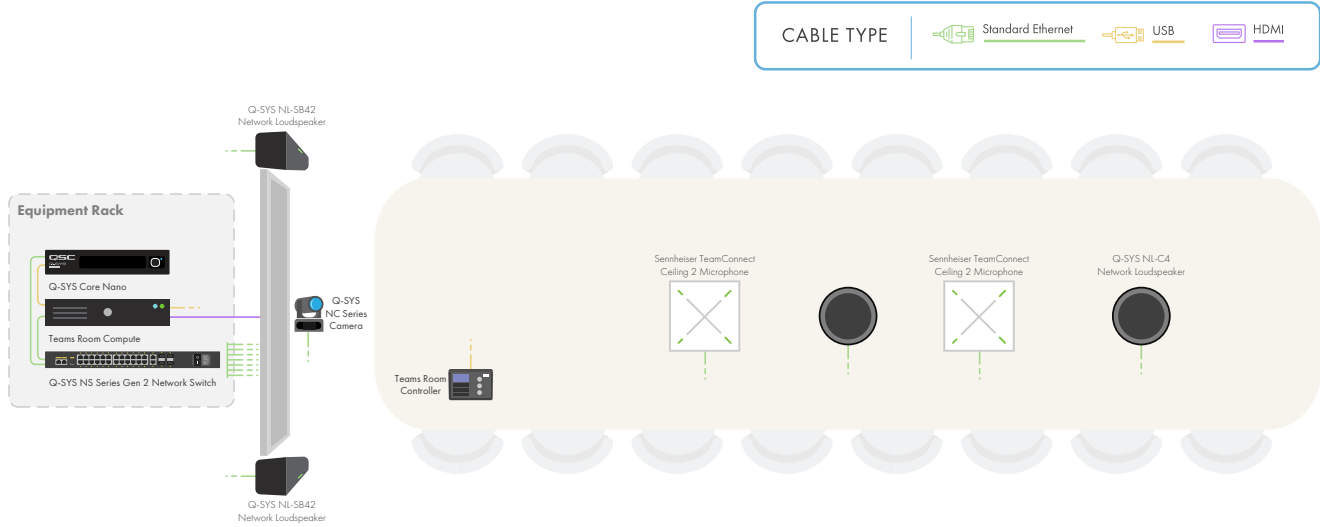

Solutions Overview Guide

Meeting Room Solution: Extra Large Conference Room - Seat Count: 14+

Bring the Microsoft Teams Rooms experience to your extra large sized high-impact rooms with Q-SYS. Our extensive portfolio of Teams Certified devices enables designing to the needs of the room, including loudspeaker options for in-ceiling, open ceiling, and directional audio requirements. In addition to audio processing, the Q-SYS Core Processor supports multi camera switching, automation, and room control.

- The Q-SYS Core Nano Processor is the hub of the system. It connects to the Teams Room Compute with a single driverless USB connection for audio and video.
- The Certified Teams Room sample design provides certified audio settings for Microsoft Teams Rooms, including advanced configurable acoustic echo cancellation (AEC) and noise reduction delivering echo free audio even in the most challenging rooms.
- Q-SYS NC-12x80, a network PTZ camera, uses the power of the network allowing you to use as many Q-SYS network conference cameras in the space providing multiple points of view to frame the right shot.
- Q-SYS NL-C4 and NL-P4 are ideal for overhead loudspeaker placement for in-ceiling and open ceiling applications respectively. Both options integrate into your space with a single Ethernet cable to reduce overall hardware footprint and lower system cost.
- Q-SYS NL-SB42 is a network soundbar ideal for placement at the display for directional audio applications
- Sennheiser TeamConnect Ceiling 2 auto dynamic beamforming technology enables flexible room configurations and captures speech from anywhere in the room.

In-ceiling microphone and loudspeakers

A traditional meeting spaces with a standard ceiling height and a desire to keep the table top clear.

Directional loudspeaker

Ability for far end audio to come from the front of room to deliver a more realistic experience.