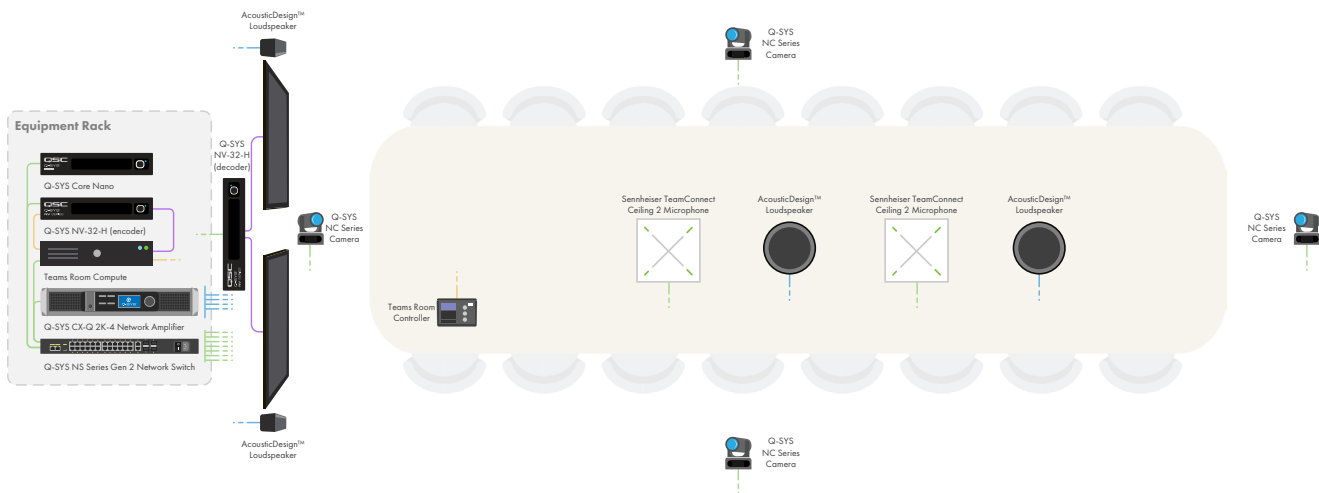

Solutions Overview Guide

Meeting Room Solution: Boardroom

Bring the Microsoft Teams Rooms experience to your high-impact boardrooms with Q-SYS. Our extensive portfolio of Teams Certified devices enables designing to the needs of the room, including loudspeaker options for in-ceiling, open ceiling, and directional audio requirements. In addition to audio processing, the Q-SYS Core Processor supports multi camera switching, automation, and room control.

- The Q-SYS Core Nano Processor is the hub of the system. It connects to the Teams Room Compute with a single driverless USB connection for audio and video.
- The Certified Teams Room sample design provides certified audio settings for Microsoft Teams Rooms, including advanced configurable acoustic echo cancellation (AEC) and noise reduction delivering echo free audio even in the most challenging rooms.
- Q-SYS NC-12x80 and NC-20x60, network PTZ cameras, use the power of the network allowing you to use as many Q-SYS network conference cameras in the space providing multiple points of view to frame the right shot.
- AcousticDesign™ Series AD-C6T ceiling loudspeakers are ideal for overhead loudspeaker placement for in-ceiling and open ceiling applications respectively.
- AcousticDesign™ Series AD-S802T surface column-mount loudspeakers offer directional audio for a more natural videoconferencing experience when mounted beside a display.
- Q-SYS NV Series video endpoint allows multi-stream video encoding or decoding for network-based HDMI video distribution.
- Sennheiser TeamConnect Ceiling 2 auto dynamic beamforming technology enables flexible room configurations and captures speech from anywhere in the room.