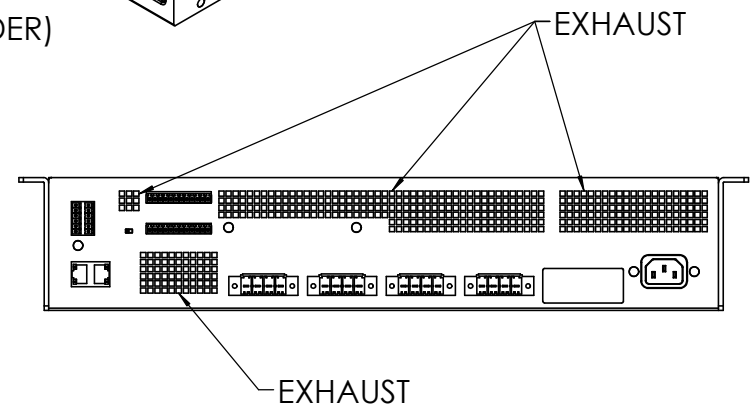

NOTES: UNLESS OTHERWISE SPECIFIED

1. NET WEIGHT IS APPROXIMATELY 10.2 KG [22.5 LBS].
2. PRODUCT IS SYMMETRIC ABOUT CENTERLINES WHERE INDICATED.

FREE STANDING

RACK MOUNT

DETAIL A  
MOUNTING EYELET  
4 PLACES  
SCALE 1 : 1

DETAIL B  
MOUNTING EYELET  
4 PLACES  
SCALE 1 : 1

DETAIL C  
MOUNTING EYELET  
4 PLACES  
SCALE 1 : 1