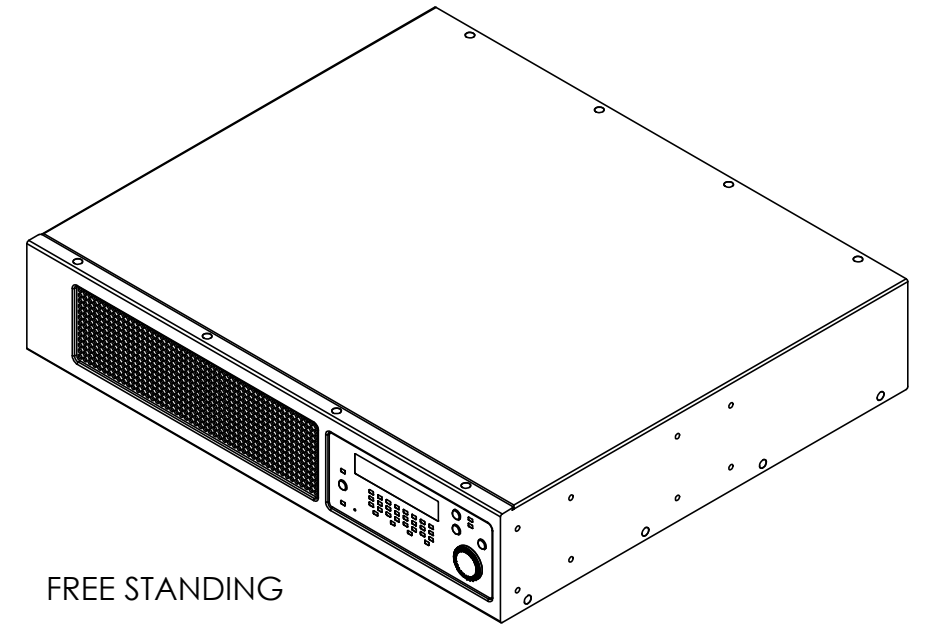

NOTES: UNLESS OTHERWISE SPECIFIED

1. NET WEIGHT IS APPROXIMATELY 10.2 KG [22.5 LBS].
2. PRODUCT IS SYMMETRIC ABOUT CENTERLINES WHERE INDICATED.

FREE STANDING

RACK MOUNT

DETAIL A  
MOUNTING EYELET  
4 PLACES  
SCALE 1 : 1

DETAIL B  
MOUNTING EYELET  
4 PLACES  
SCALE 1 : 1

DETAIL C  
MOUNTING EYELET  
4 PLACES  
SCALE 1 : 1