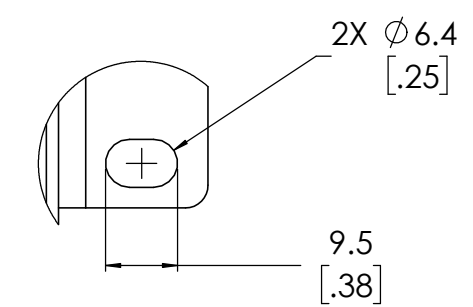

NOTES: UNLESS OTHERWISE SPECIFIED

1. NET WEIGHT IS APPROXIMATELY 10.2 KG [22.5 LBS].
2. PRODUCT IS SYMMETRIC ABOUT CENTERLINES WHERE INDICATED.

FREE STANDING

RACK MOUNT

DETAIL A  
MOUNTING EYELET  
4 PLACES  
SCALE 1 : 1

DETAIL B  
MOUNTING EYELET  
4 PLACES  
SCALE 1 : 1

DETAIL C  
MOUNTING EYELET  
4 PLACES  
SCALE 1 : 1