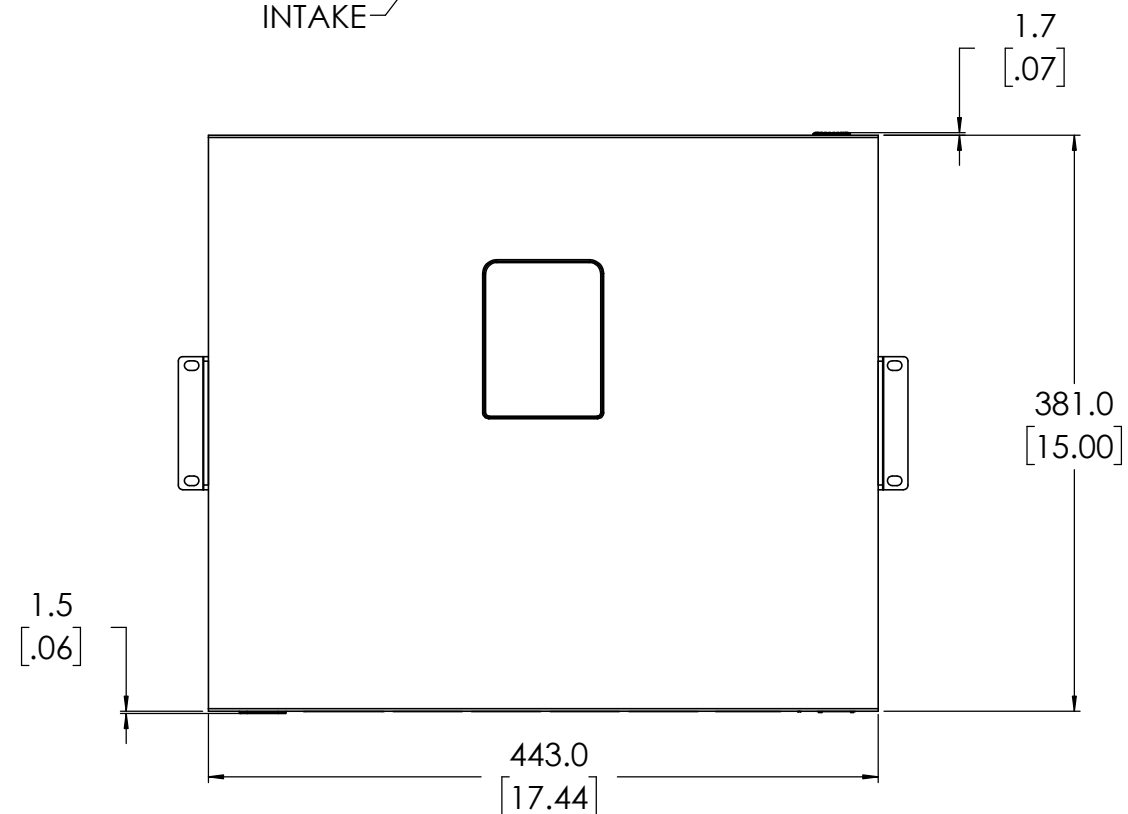

NOTES: UNLESS OTHERWISE SPECIFIED

1. NET WEIGHT IS APPROXIMATELY 10.2 KG [22.5 LBS].
2. PRODUCT IS SYMMETRIC ABOUT CENTERLINES WHERE INDICATED.

FREE STANDING

RACK MOUNT

DETAIL A  
MOUNTING EYELET  
4 PLACES  
SCALE 1 : 1

DETAIL B  
MOUNTING EYELET  
4 PLACES  
SCALE 1 : 1

DETAIL C  
MOUNTING EYELET  
4 PLACES  
SCALE 1 : 1