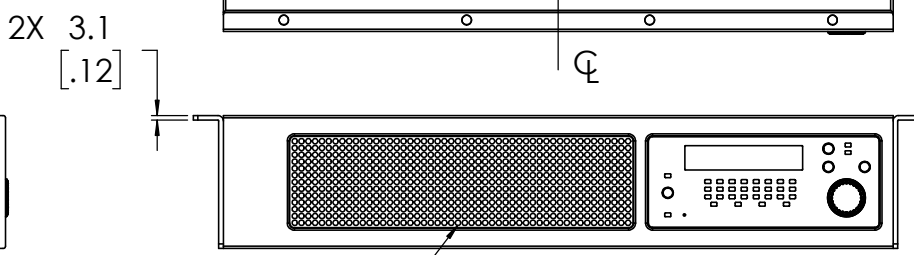

NOTES: UNLESS OTHERWISE SPECIFIED

1. NET WEIGHT IS APPROXIMATELY 10.2 KG [22.5 LBS].
2. PRODUCT IS SYMMETRIC ABOUT CENTERLINES WHERE INDICATED.

FREE STANDING

RACK MOUNT

DETAIL A  
MOUNTING EYELET  
4 PLACES  
SCALE 1 : 1

DETAIL B  
MOUNTING EYELET  
4 PLACES  
SCALE 1 : 1

DETAIL C  
MOUNTING EYELET  
4 PLACES  
SCALE 1 : 1