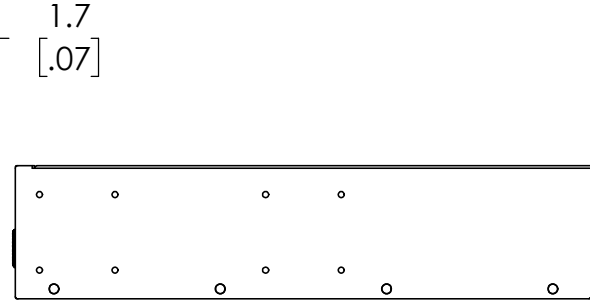

NOTES: UNLESS OTHERWISE SPECIFIED

1. NET WEIGHT IS APPROXIMATELY 10.2 KG [22.5 LBS].
2. PRODUCT IS SYMMETRIC ABOUT CENTERLINES WHERE INDICATED.

FREE STANDING

RACK MOUNT

DETAIL A  
MOUNTING EYELET  
4 PLACES  
SCALE 1 : 1

DETAIL B  
MOUNTING EYELET  
4 PLACES  
SCALE 1 : 1

DETAIL C  
MOUNTING EYELET  
4 PLACES  
SCALE 1 : 1