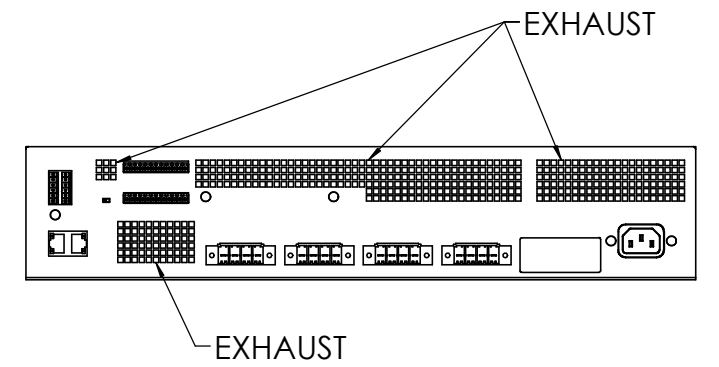

NOTES: UNLESS OTHERWISE SPECIFIED

1. NET WEIGHT IS APPROXIMATELY 10.2 KG [22.5 LBS].
2. PRODUCT IS SYMMETRIC ABOUT CENTERLINES WHERE INDICATED.

FREE STANDING

RACK MOUNT

DETAIL A  
MOUNTING EYELET  
4 PLACES  
SCALE 1 : 1

DETAIL B  
MOUNTING EYELET  
4 PLACES  
SCALE 1 : 1

DETAIL C  
MOUNTING EYELET  
4 PLACES  
SCALE 1 : 1