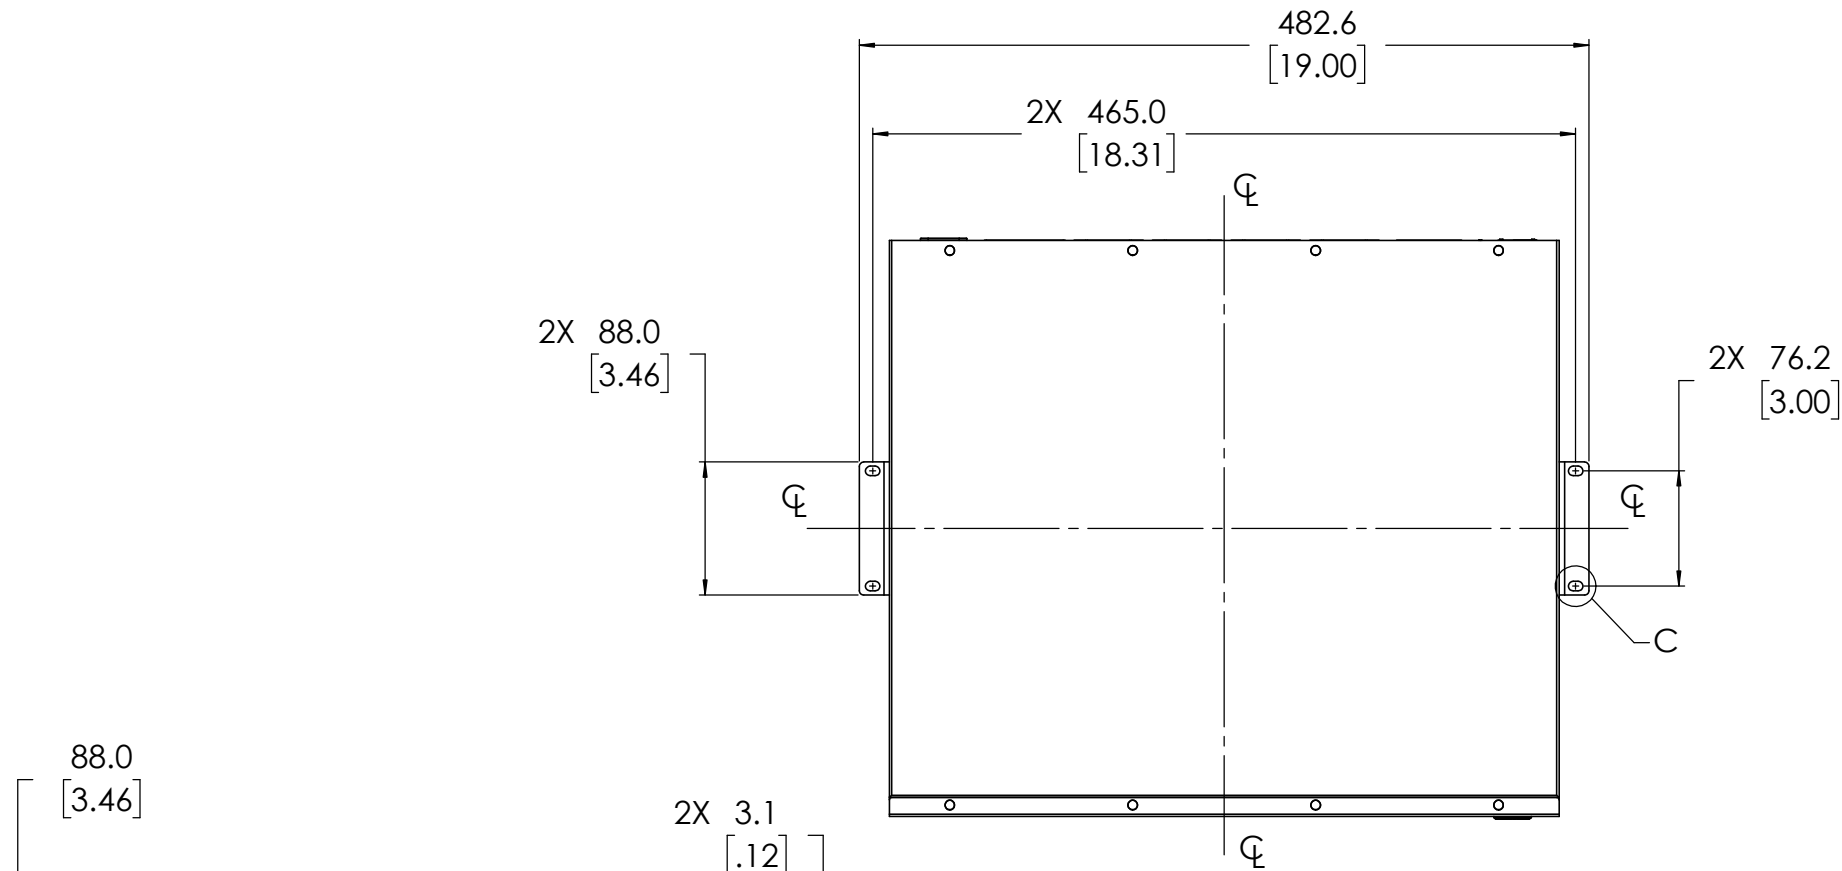

NOTES: UNLESS OTHERWISE SPECIFIED

1. NET WEIGHT IS APPROXIMATELY 10.2 KG [22.5 LBS].
2. PRODUCT IS SYMMETRIC ABOUT CENTERLINES WHERE INDICATED.

FREE STANDING

RACK MOUNT

DETAIL A  
MOUNTING EYELET  
4 PLACES  
SCALE 1 : 1

DETAIL B  
MOUNTING EYELET  
4 PLACES  
SCALE 1 : 1

DETAIL C  
MOUNTING EYELET  
4 PLACES  
SCALE 1 : 1