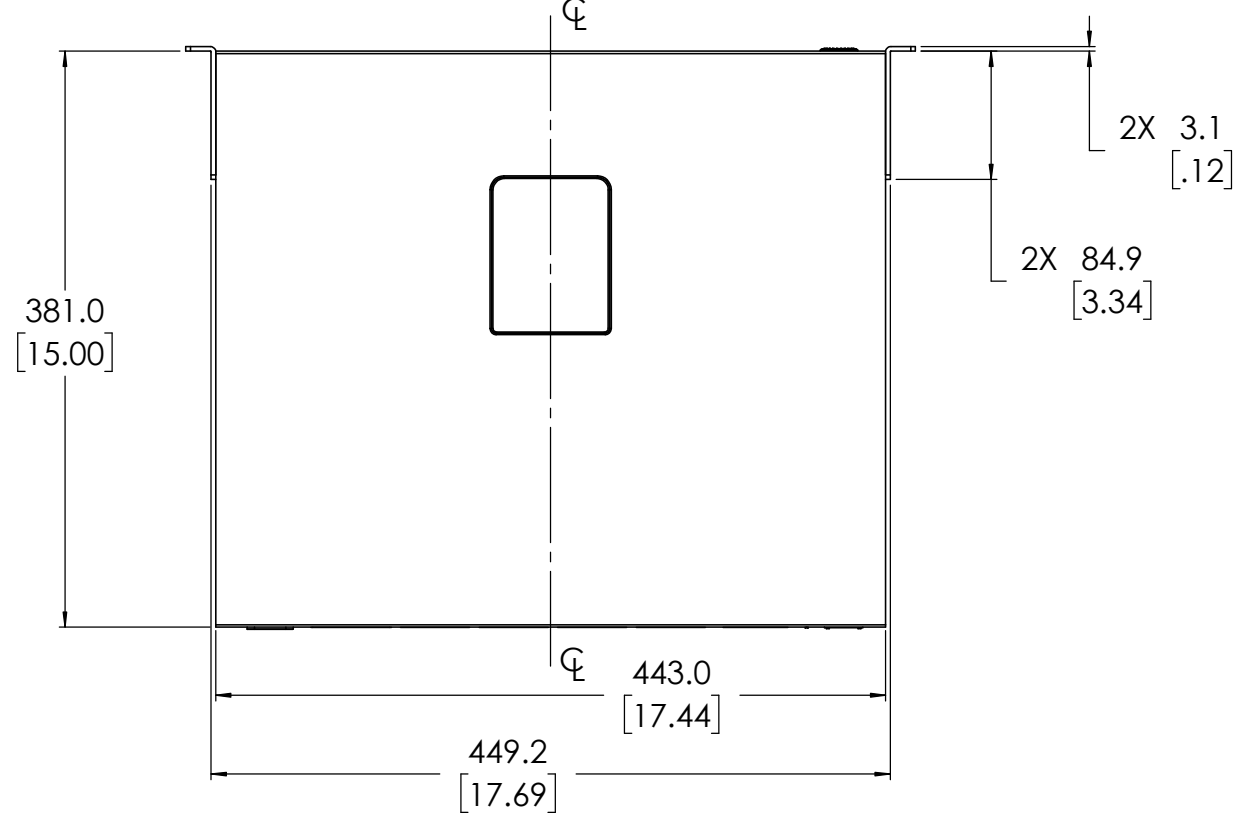

NOTES: UNLESS OTHERWISE SPECIFIED

1. NET WEIGHT IS APPROXIMATELY 10.2 KG [22.5 LBS].
2. PRODUCT IS SYMMETRIC ABOUT CENTERLINES WHERE INDICATED.

FREE STANDING

RACK MOUNT

DETAIL A  
MOUNTING EYELET  
4 PLACES  
SCALE 1 : 1

DETAIL B  
MOUNTING EYELET  
4 PLACES  
SCALE 1 : 1

DETAIL C  
MOUNTING EYELET  
4 PLACES  
SCALE 1 : 1