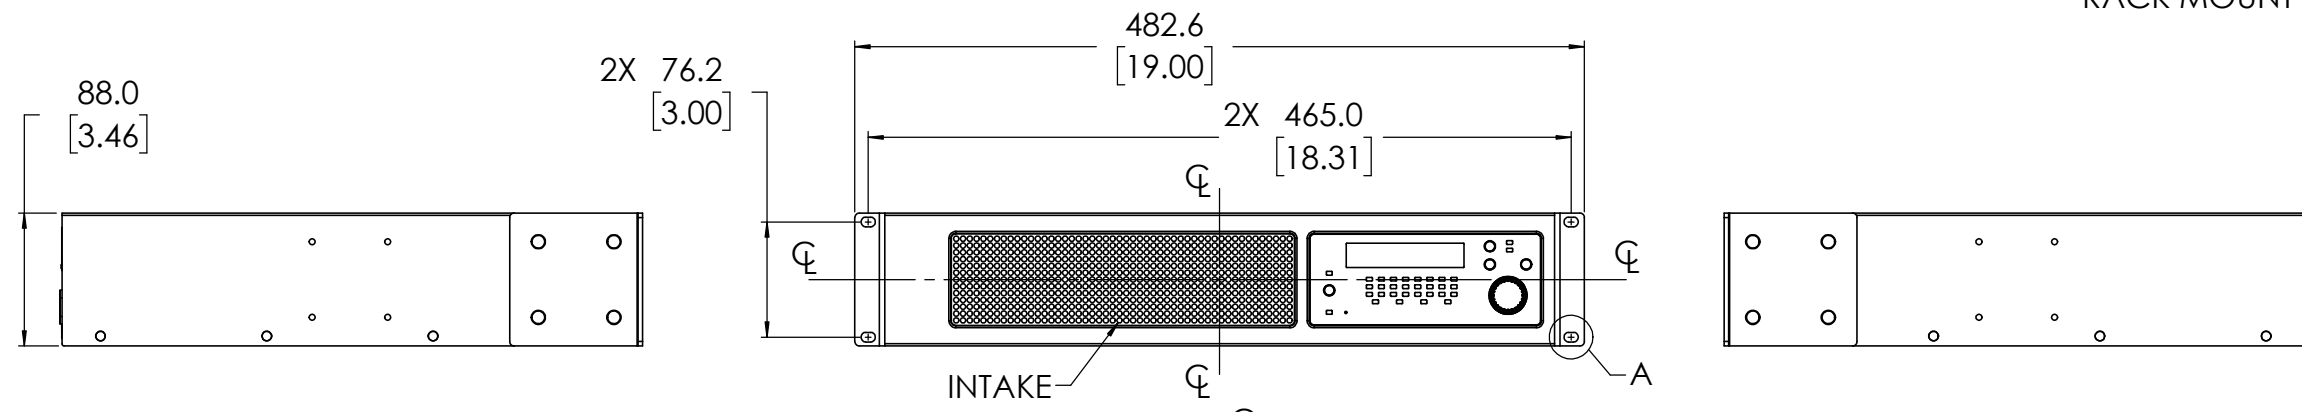

NOTES: UNLESS OTHERWISE SPECIFIED

1. NET WEIGHT IS APPROXIMATELY 10.2 KG [22.5 LBS].
2. PRODUCT IS SYMMETRIC ABOUT CENTERLINES WHERE INDICATED.

FREE STANDING

RACK MOUNT

DETAIL A  
MOUNTING EYELET  
4 PLACES  
SCALE 1 : 1

DETAIL B  
MOUNTING EYELET  
4 PLACES  
SCALE 1 : 1

DETAIL C  
MOUNTING EYELET  
4 PLACES  
SCALE 1 : 1