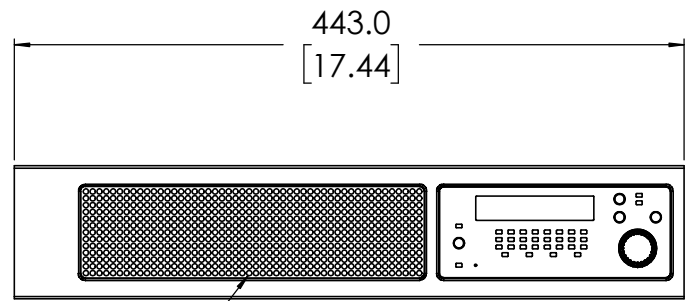

NOTES: UNLESS OTHERWISE SPECIFIED

1. NET WEIGHT IS APPROXIMATELY 10.2 KG [22.5 LBS].
2. PRODUCT IS SYMMETRIC ABOUT CENTERLINES WHERE INDICATED.

FREE STANDING

RACK MOUNT

DETAIL A  
MOUNTING EYELET  
4 PLACES  
SCALE 1 : 1

DETAIL B  
MOUNTING EYELET  
4 PLACES  
SCALE 1 : 1

DETAIL C  
MOUNTING EYELET  
4 PLACES  
SCALE 1 : 1