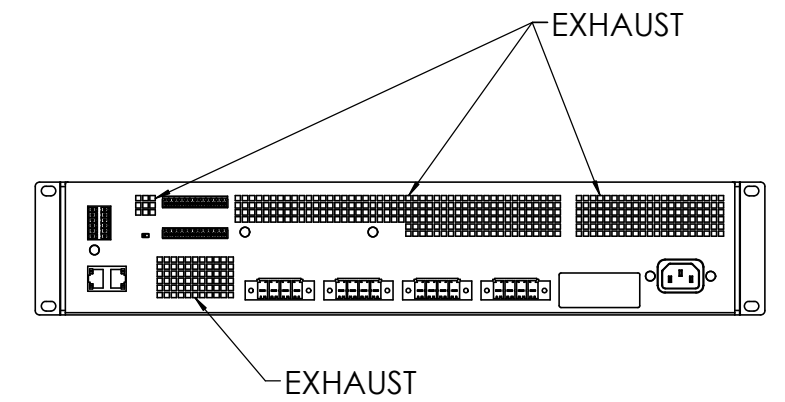

NOTES: UNLESS OTHERWISE SPECIFIED

1. NET WEIGHT IS APPROXIMATELY 10.2 KG [22.5 LBS].
2. PRODUCT IS SYMMETRIC ABOUT CENTERLINES WHERE INDICATED.

FREE STANDING

RACK MOUNT

DETAIL A  
MOUNTING EYELET  
4 PLACES  
SCALE 1 : 1

DETAIL B  
MOUNTING EYELET  
4 PLACES  
SCALE 1 : 1

DETAIL C  
MOUNTING EYELET  
4 PLACES  
SCALE 1 : 1