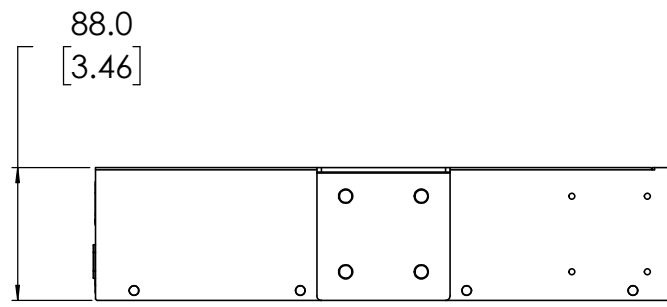

NOTES: UNLESS OTHERWISE SPECIFIED

1. NET WEIGHT IS APPROXIMATELY 10.2 KG [22.5 LBS].
2. PRODUCT IS SYMMETRIC ABOUT CENTERLINES WHERE INDICATED.

FREE STANDING

RACK MOUNT

DETAIL A  
MOUNTING EYELET  
4 PLACES  
SCALE 1 : 1

DETAIL B  
MOUNTING EYELET  
4 PLACES  
SCALE 1 : 1

DETAIL C  
MOUNTING EYELET  
4 PLACES  
SCALE 1 : 1