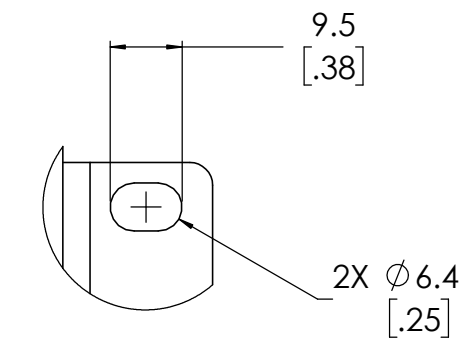

NOTES: UNLESS OTHERWISE SPECIFIED

1. NET WEIGHT IS APPROXIMATELY 10.2 KG [22.5 LBS].
2. PRODUCT IS SYMMETRIC ABOUT CENTERLINES WHERE INDICATED.

FREE STANDING

RACK MOUNT

DETAIL A  
MOUNTING EYELET  
4 PLACES  
SCALE 1 : 1

DETAIL B  
MOUNTING EYELET  
4 PLACES  
SCALE 1 : 1

DETAIL C  
MOUNTING EYELET  
4 PLACES  
SCALE 1 : 1