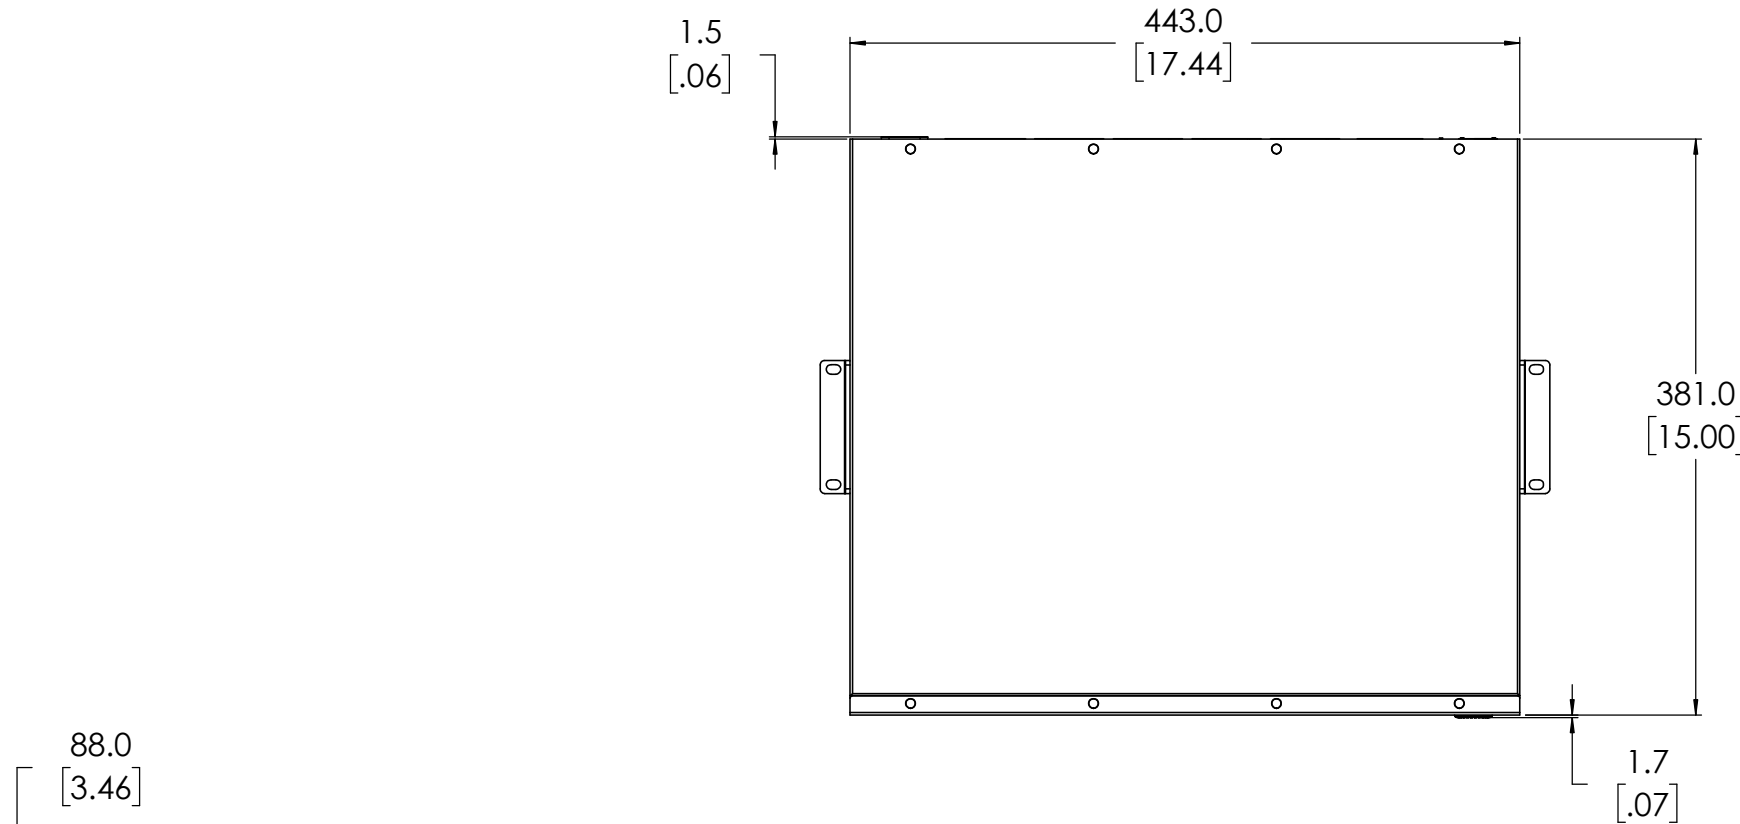

NOTES: UNLESS OTHERWISE SPECIFIED

1. NET WEIGHT IS APPROXIMATELY 10.2 KG [22.5 LBS].
2. PRODUCT IS SYMMETRIC ABOUT CENTERLINES WHERE INDICATED.

FREE STANDING

RACK MOUNT

DETAIL A  
MOUNTING EYELET  
4 PLACES  
SCALE 1 : 1

DETAIL B  
MOUNTING EYELET  
4 PLACES  
SCALE 1 : 1

DETAIL C  
MOUNTING EYELET  
4 PLACES  
SCALE 1 : 1