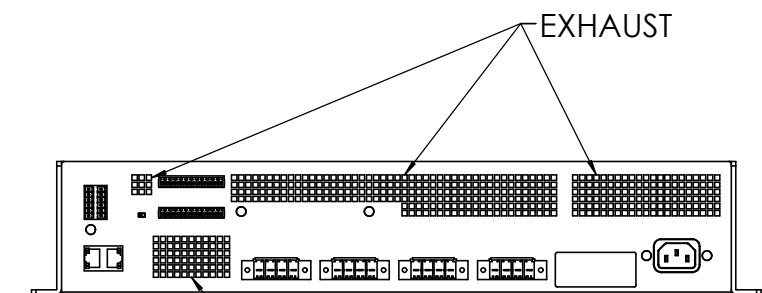

NOTES: UNLESS OTHERWISE SPECIFIED

1. NET WEIGHT IS APPROXIMATELY 10.2 KG [22.5 LBS].
2. PRODUCT IS SYMMETRIC ABOUT CENTERLINES WHERE INDICATED.

FREE STANDING

RACK MOUNT

DETAIL A  
MOUNTING EYELET  
4 PLACES  
SCALE 1 : 1

DETAIL B  
MOUNTING EYELET  
4 PLACES  
SCALE 1 : 1

DETAIL C  
MOUNTING EYELET  
4 PLACES  
SCALE 1 : 1