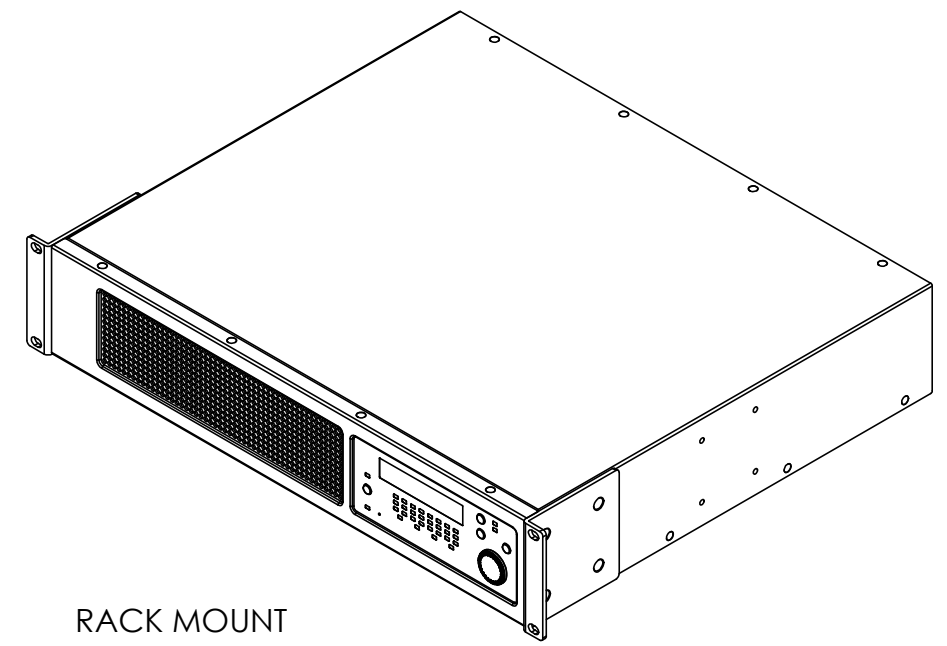

NOTES: UNLESS OTHERWISE SPECIFIED

1. NET WEIGHT IS APPROXIMATELY 10.2 KG [22.5 LBS].
2. PRODUCT IS SYMMETRIC ABOUT CENTERLINES WHERE INDICATED.

FREE STANDING

RACK MOUNT

DETAIL A  
MOUNTING EYELET  
4 PLACES  
SCALE 1 : 1

DETAIL B  
MOUNTING EYELET  
4 PLACES  
SCALE 1 : 1

DETAIL C  
MOUNTING EYELET  
4 PLACES  
SCALE 1 : 1