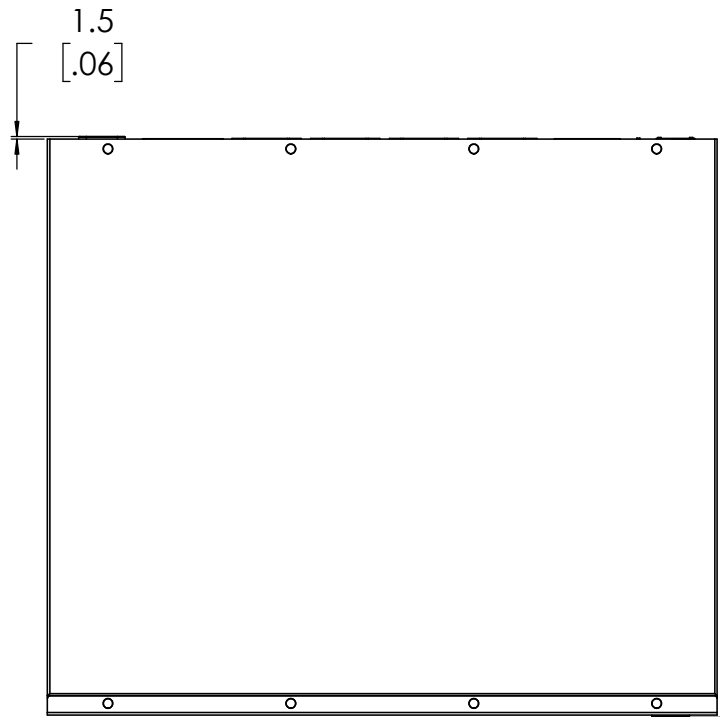

NOTES: UNLESS OTHERWISE SPECIFIED

1. NET WEIGHT IS APPROXIMATELY 10.2 KG [22.5 LBS].
2. PRODUCT IS SYMMETRIC ABOUT CENTERLINES WHERE INDICATED.

FREE STANDING

RACK MOUNT

DETAIL A  
MOUNTING EYELET  
4 PLACES  
SCALE 1 : 1

DETAIL B  
MOUNTING EYELET  
4 PLACES  
SCALE 1 : 1

DETAIL C  
MOUNTING EYELET  
4 PLACES  
SCALE 1 : 1