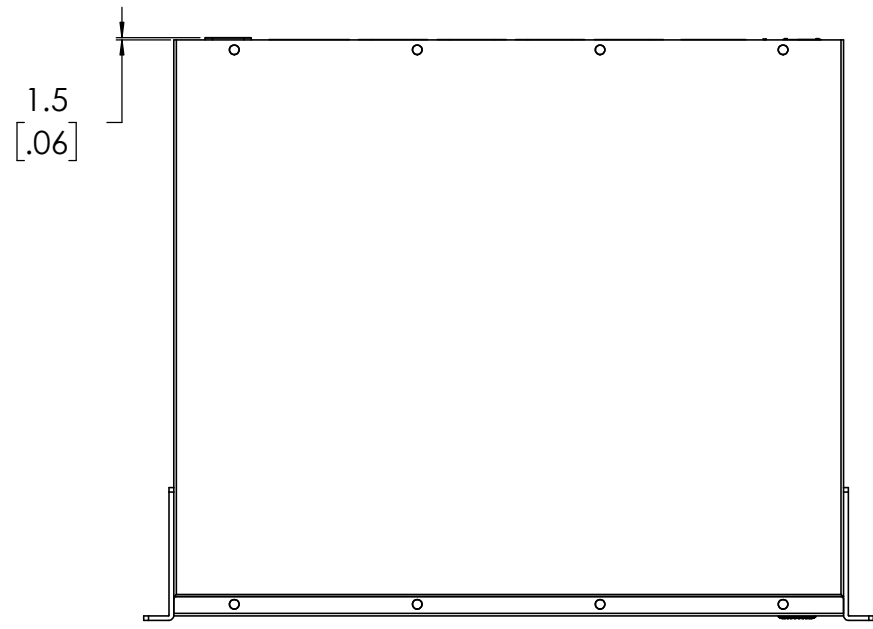

NOTES: UNLESS OTHERWISE SPECIFIED

1. NET WEIGHT IS APPROXIMATELY 10.2 KG [22.5 LBS].
2. PRODUCT IS SYMMETRIC ABOUT CENTERLINES WHERE INDICATED.

FREE STANDING

RACK MOUNT

DETAIL A  
MOUNTING EYELET  
4 PLACES  
SCALE 1 : 1

DETAIL B  
MOUNTING EYELET  
4 PLACES  
SCALE 1 : 1

DETAIL C  
MOUNTING EYELET  
4 PLACES  
SCALE 1 : 1