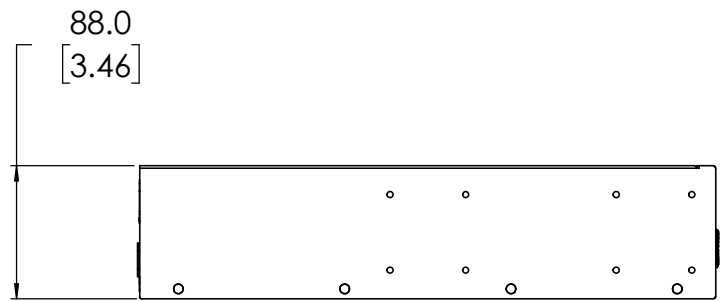

NOTES: UNLESS OTHERWISE SPECIFIED

1. NET WEIGHT IS APPROXIMATELY 10.2 KG [22.5 LBS].
2. PRODUCT IS SYMMETRIC ABOUT CENTERLINES WHERE INDICATED.

FREE STANDING

RACK MOUNT

DETAIL A  
MOUNTING EYELET  
4 PLACES  
SCALE 1 : 1

DETAIL B  
MOUNTING EYELET  
4 PLACES  
SCALE 1 : 1

DETAIL C  
MOUNTING EYELET  
4 PLACES  
SCALE 1 : 1