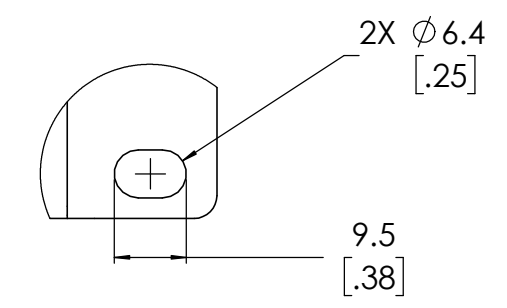

NOTES: UNLESS OTHERWISE SPECIFIED

1. NET WEIGHT IS APPROXIMATELY 10.2 KG [22.5 LBS].
2. PRODUCT IS SYMMETRIC ABOUT CENTERLINES WHERE INDICATED.

FREE STANDING

RACK MOUNT

DETAIL A  
MOUNTING EYELET  
4 PLACES  
SCALE 1 : 1

DETAIL B  
MOUNTING EYELET  
4 PLACES  
SCALE 1 : 1

DETAIL C  
MOUNTING EYELET  
4 PLACES  
SCALE 1 : 1