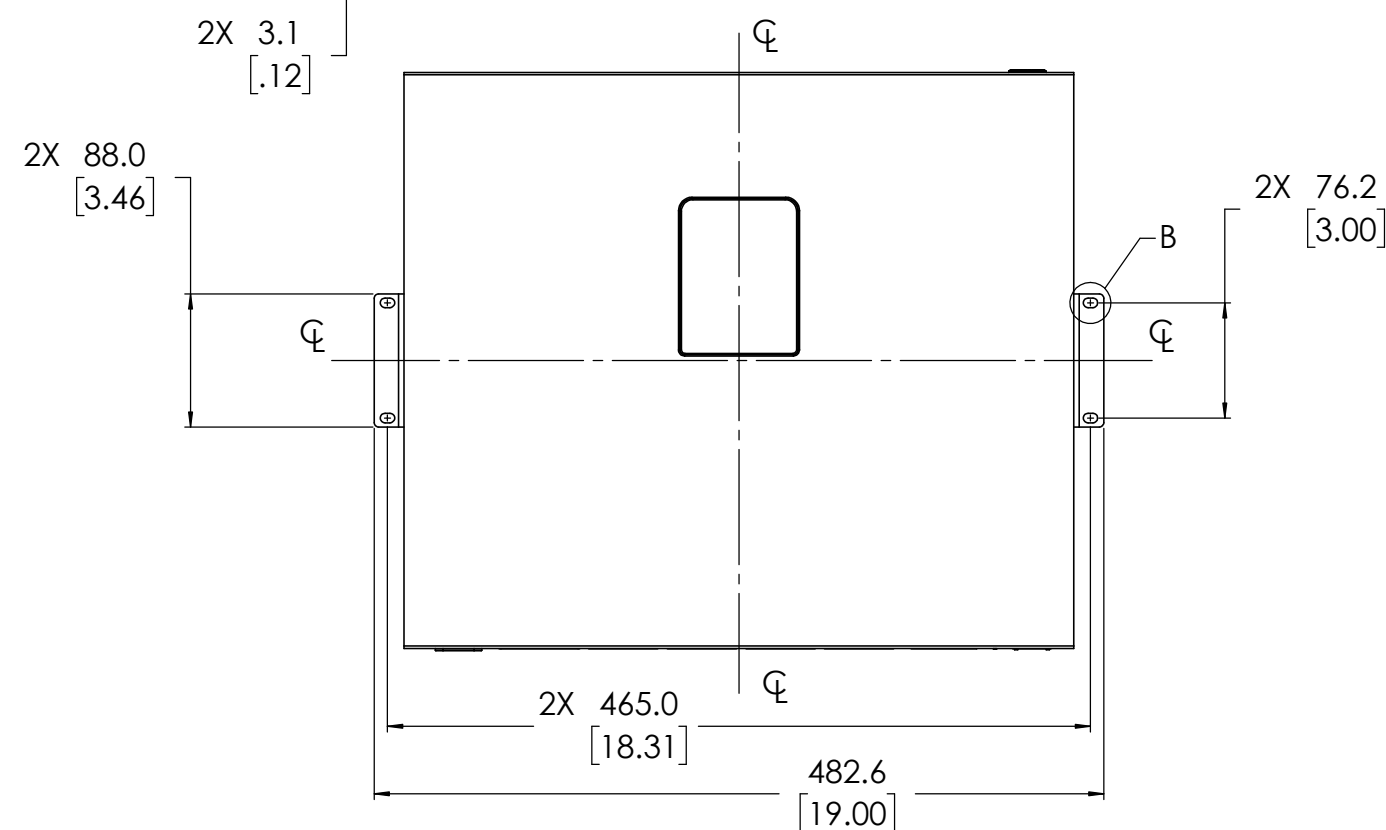

NOTES: UNLESS OTHERWISE SPECIFIED

1. NET WEIGHT IS APPROXIMATELY 10.2 KG [22.5 LBS].
2. PRODUCT IS SYMMETRIC ABOUT CENTERLINES WHERE INDICATED.

FREE STANDING

RACK MOUNT

DETAIL A  
MOUNTING EYELET  
4 PLACES  
SCALE 1 : 1

DETAIL B  
MOUNTING EYELET  
4 PLACES  
SCALE 1 : 1

DETAIL C  
MOUNTING EYELET  
4 PLACES  
SCALE 1 : 1