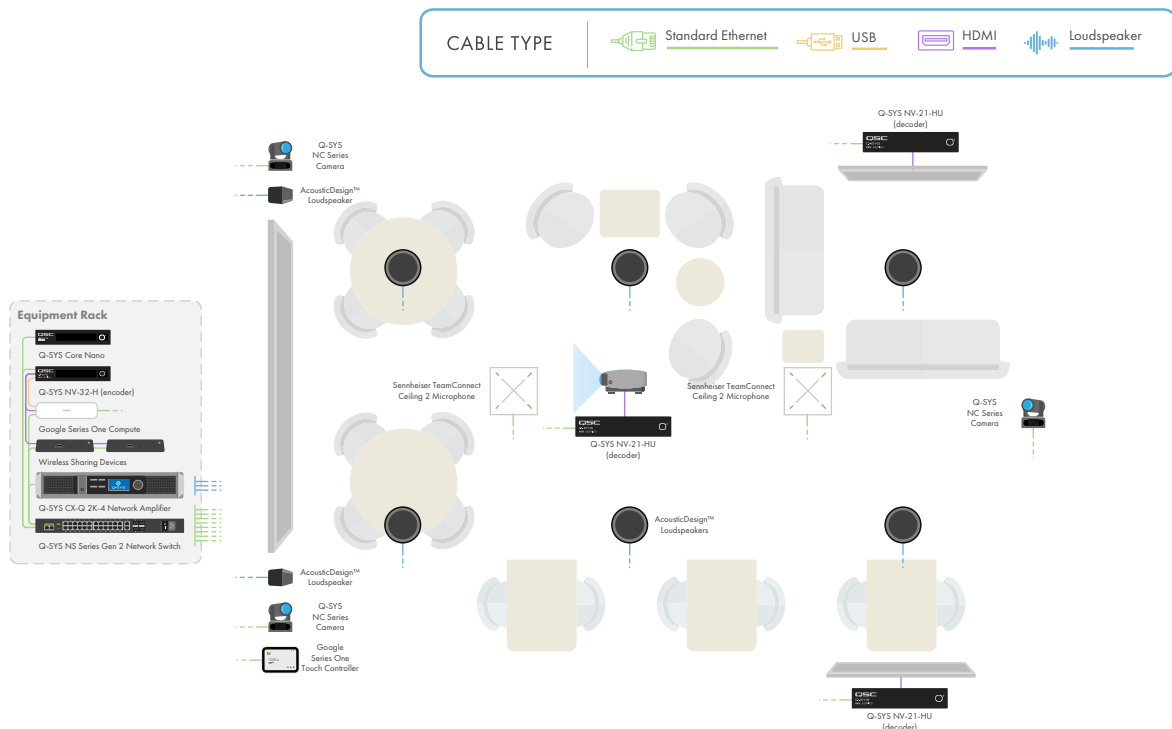

Solutions Overview Guide

Meeting Room Solution: Flex Space

Bring the Google Meet experience to your high-impact flex spaces with Q-SYS. Our extensive portfolio of Google Meet Certified devices enables designing to the needs of the room, including loudspeaker options for in-ceiling, open ceiling, and directional audio requirements. In addition to audio processing, the Q-SYS Core Processor supports multi camera switching, automation, and room control.

- The Q-SYS Core Nano Processor is the hub of the system. It connects to the Google Series One Compute with a single driverless USB connection for audio and video.
- The Certified Google Meet sample design provides certified audio settings for Google Meet Rooms, including advanced configurable acoustic echo cancellation (AEC) and noise reduction delivering echo free audio even in the most challenging rooms.
- Q-SYS NC-12x80 and NC-20x60, network PTZ cameras, use the power of the network allowing you to use as many Q-SYS network conference cameras in the space providing multiple points of view to frame the right shot.
- AcousticDesign™ Series AD-C6T ceiling loudspeakers are ideal for overhead loudspeaker placement for in-ceiling and open ceiling applications respectively.
- AcousticDesign™ Series AD-S802T surface column-mount loudspeakers offer directional audio for a more natural videoconferencing experience when mounted beside a display.
- Q-SYS NV Series video endpoint allows multi-stream video encoding or decoding for network-based HDMI video distribution.
- Sennheiser TeamConnect Ceiling 2 auto dynamic beamforming technology enables flexible room configurations and captures speech from anywhere in the room.